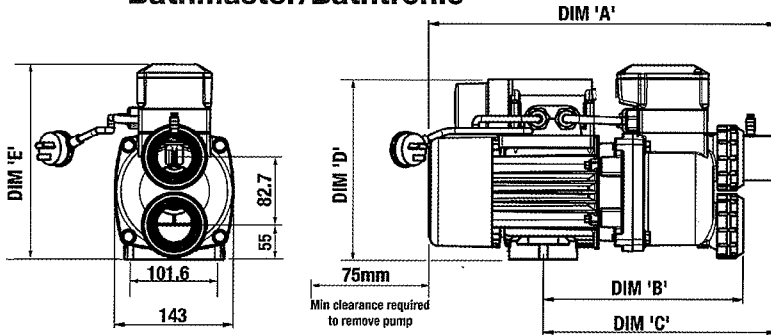

Standard

Dimension Table
Standard/Hot Pumps

Pump Model	A (mm)	B (mm)	C (mm)	D (mm)	E (mm)	F (mm)	G (mm)	H (mm)
237	392	143	217	59	135	40	90	213
238	410	143	217	59	135	40	90	213
239	410	143	217	59	135	40	90	213
240	420	143	226	59	135	40	90	213

Note: Unless otherwise specified, all dimensions in mm.
Fixing slots accept 8mm fasteners

Hot

Bathmaster/Bathtronic

Dimension Table
Bathmaster/Bathtronic Pumps

Pump Model	A (mm)	B (mm)	C (mm)	D (mm)	E (mm)
237	392	243	285	221	245
238	410	243	285	221	245
239	410	243	285	221	245
240	424	243	285	221	245

Note: Unless otherwise specified, all dimensions in mm.
Fixing slots accept 8mm fasteners

Touch Pads

Dimension Table
Touch Pads

Type	A (mm)	B (mm)	C (mm)	D (mm)
Kidney Shape	56	101	20	25
Rectangle	50	97	20	25

Note: Unless otherwise specified, all dimensions in mm.

Identification Point	Bathtronic	Bathmaster	Bathmaster V2	BathmasterPlus
Connector	4 pin connector	6 pin connector	8 pin connector	8 pin connector
Distance between buttons	45mm	17mm	36mm	18mm