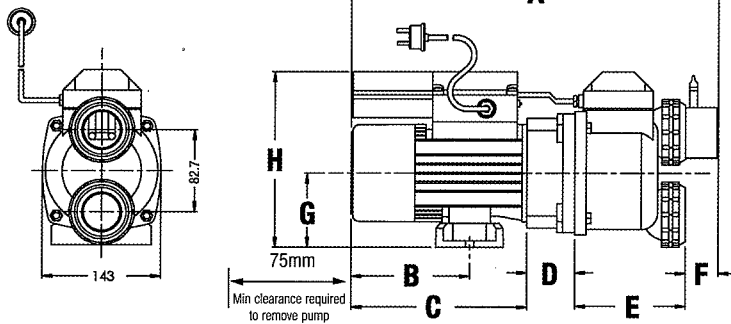

Standard

Dimension Table
Standard/Hot Pumps

Pump Model	A (mm)	B (mm)	C (mm)	D (mm)	E (mm)	F (mm)	G (mm)	H (mm)
237	392	143	217	59	135	40	90	213
238	410	143	217	59	135	40	90	213
239	410	143	217	59	135	40	90	213
240	420	143	226	59	135	40	90	213

Note: Unless otherwise specified, all dimensions in mm.
Fixing slots accept 8mm fasteners

Hot

Bathmaster/Bathtronic

Dimension Table
Bathmaster/Bathtronic Pumps

Pump Model	A (mm)	B (mm)	C (mm)	D (mm)	E (mm)
237	392	243	285	221	245
238	410	243	285	221	245
239	410	243	285	221	245
240	424	243	285	221	245

Note: Unless otherwise specified, all dimensions in mm.
Fixing slots accept 8mm fasteners

Touch Pads

Dimension Table
Touch Pads

Type	A (mm)	B (mm)	C (mm)	D (mm)
Kidney Shape	56	101	20	25
Rectangle	50	97	20	25

Note: Unless otherwise specified, all dimensions in mm.

Identification Point	Bathtronic	Bathmaster	Bathmaster V2	BathmasterPlus
Connector	4 pin connector	6 pin connector	8 pin connector	8 pin connector
Distance between buttons	45mm	17mm	36mm	18mm