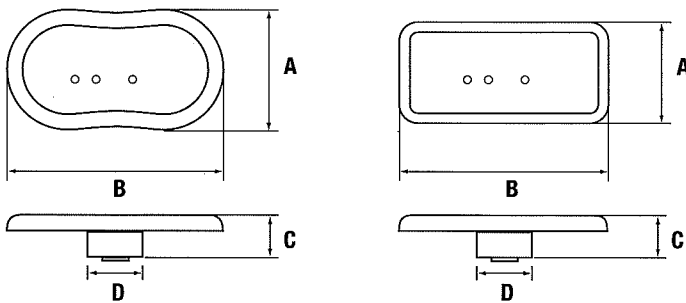

Standard

Dimension Table
Standard/Hot Pumps

Pump Model	A (mm)	B (mm)	C (mm)	D (mm)	E (mm)	F (mm)	G (mm)	H (mm)
237	392	143	217	59	135	40	90	213
238	410	143	217	59	135	40	90	213
239	410	143	217	59	135	40	90	213
240	420	143	226	59	135	40	90	213

Note: Unless otherwise specified, all dimensions in mm.
Fixing slots accept 8mm fasteners

Hot

Bathmaster/Bathtronic

Dimension Table
Bathmaster/Bathtronic Pumps

Pump Model	A (mm)	B (mm)	C (mm)	D (mm)	E (mm)
237	392	243	285	221	245
238	410	243	285	221	245
239	410	243	285	221	245
240	424	243	285	221	245

Note: Unless otherwise specified, all dimensions in mm.
Fixing slots accept 8mm fasteners

Touch Pads

Dimension Table
Touch Pads

Type	A (mm)	B (mm)	C (mm)	D (mm)
Kidney Shape	56	101	20	25
Rectangle	50	97	20	25

Note: Unless otherwise specified, all dimensions in mm.

Identification Point	Bathtronic	Bathmaster	Bathmaster V2	BathmasterPlus
Connector	4 pin connector	6 pin connector	8 pin connector	8 pin connector
Distance between buttons	45mm	17mm	36mm	18mm