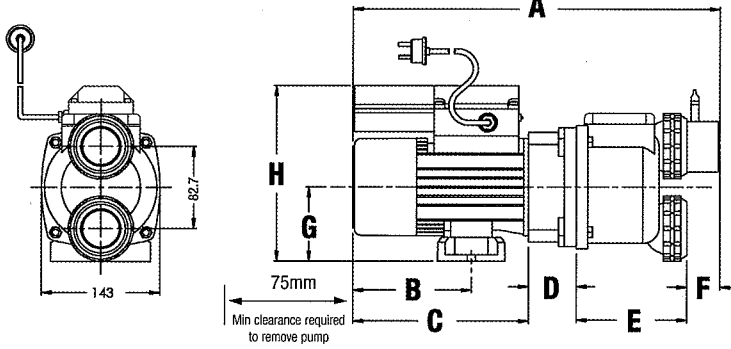

Standard

Dimension Table
Standard/Hot Pumps

Pump Model	A (mm)	B (mm)	C (mm)	D (mm)	E (mm)	F (mm)	G (mm)	H (mm)
237	392	143	217	59	135	40	90	213
238	410	143	217	59	135	40	90	213
239	410	143	217	59	135	40	90	213
240	420	143	226	59	135	40	90	213

Note: Unless otherwise specified, all dimensions in mm.
Fixing slots accept 8mm fasteners

Hot

Bathmaster/Bathtronic

Dimension Table
Bathmaster/Bathtronic Pumps

Pump Model	A (mm)	B (mm)	C (mm)	D (mm)	E (mm)
237	392	243	285	221	245
238	410	243	285	221	245
239	410	243	285	221	245
240	424	243	285	221	245

Note: Unless otherwise specified, all dimensions in mm.
Fixing slots accept 8mm fasteners

Touch Pads

Dimension Table
Touch Pads

Type	A (mm)	B (mm)	C (mm)	D (mm)
Kidney Shape	56	101	20	25
Rectangle	50	97	20	25

Note: Unless otherwise specified, all dimensions in mm.

Identification Point	Bathtronic	Bathmaster	Bathmaster V2	BathmasterPlus
Connector	4 pin connector	6 pin connector	8 pin connector	8 pin connector
Distance between buttons	45mm	17mm	36mm	18mm