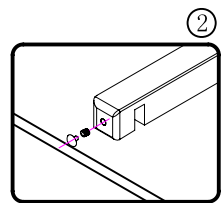

×2
ST6×30

3

This product is heavy and will require two people to install.