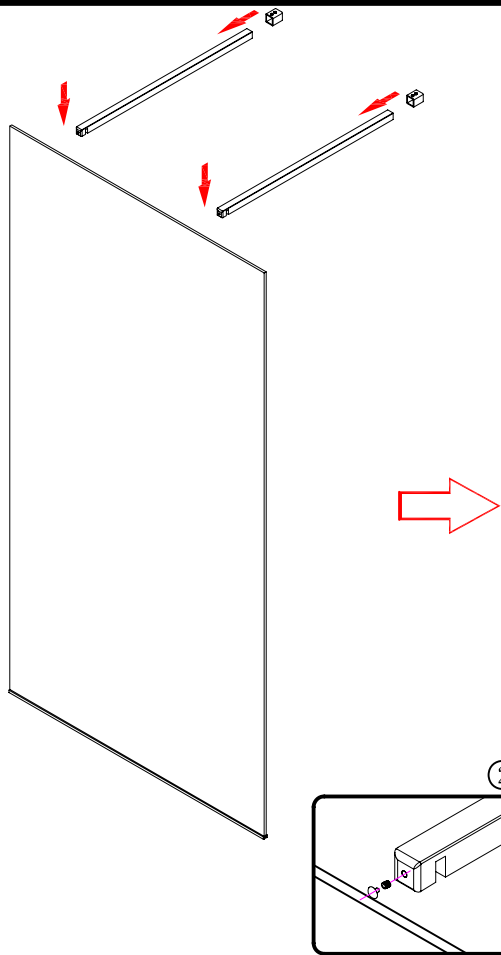

×2
ST6×30

3

This product is heavy and will require two people to install.