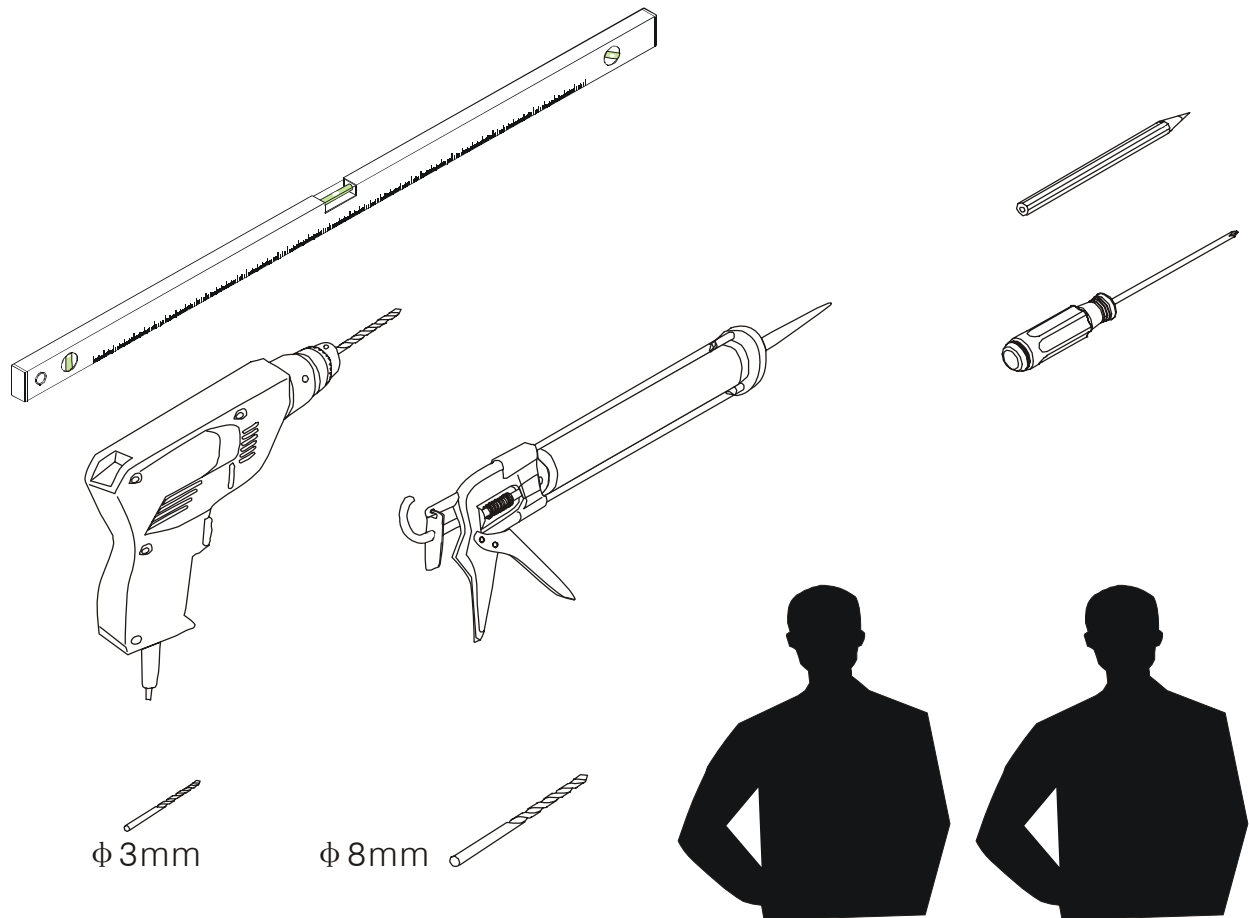

Note: Safety glass can not be re-worked.

■ Installation

Please read these instructions carefully before start of installation.

The wall post has up to 20mm of adjustment for out of true wall situations.

Ensure that the shower tray is fitted level and that after assembly of enclosure there is a full and continuous bead of sealant between the top of the shower tray and the title joint.

Special care should be taken when drilling walls to avoid hidden pipes or electrical cables.

Note: This product is heavy and will require two people to install.

Please remove protective film from aluminium profiles before installation.

■ Shower Tray Installation

The shower tray must be sited against a structural wall.

Water proof walling or tiling should be fitted so that it sits on the top of the tray rim.

■ Aftercare Instructions

After use, your shower should be cleaned with soap and water. This is particularly important in hard water districts where insoluble lime salts may be deposited and allowed to build up. Cleaners of a gritty or abrasive nature should not be used. Care should be taken to avoid contact with strong chemicals such as organic solvents and strippers.

Glass cleaners can be used but with caution, if in doubt contact the supplier of the cleaner in question.

Please keep these instructions for aftercare and customer service details.

Tools required

This product is heavy and will require two people to install.