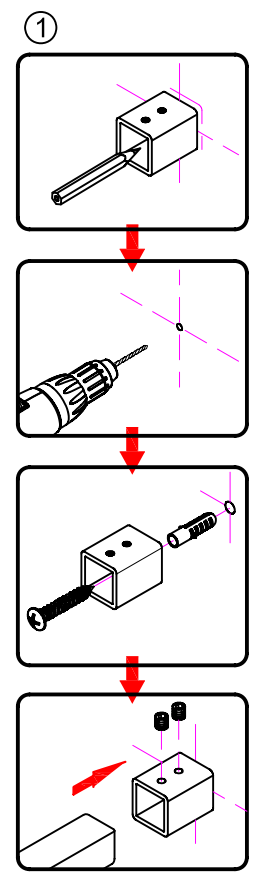

×2
ST6×30

3

This product is heavy and will require two people to install.