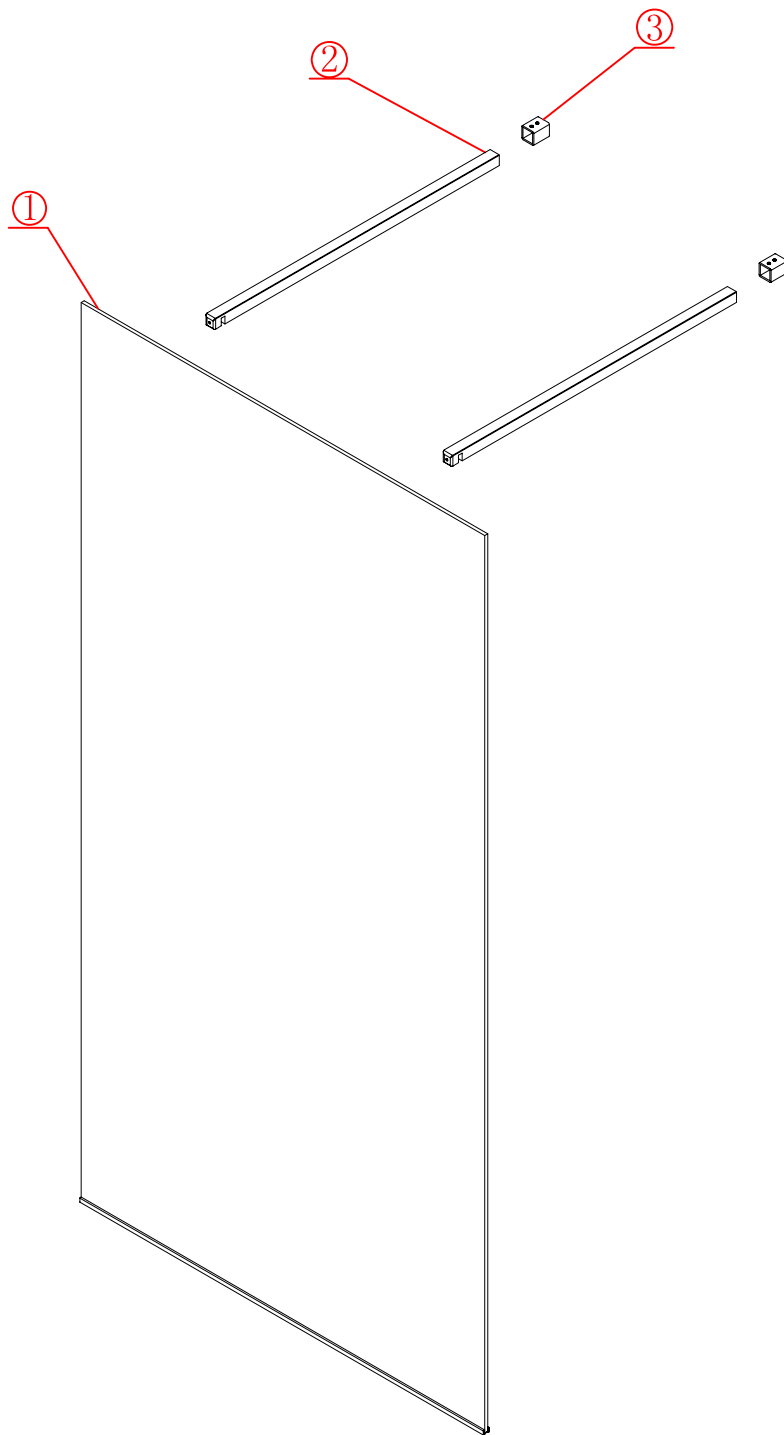

This product is heavy and will require two people to install.