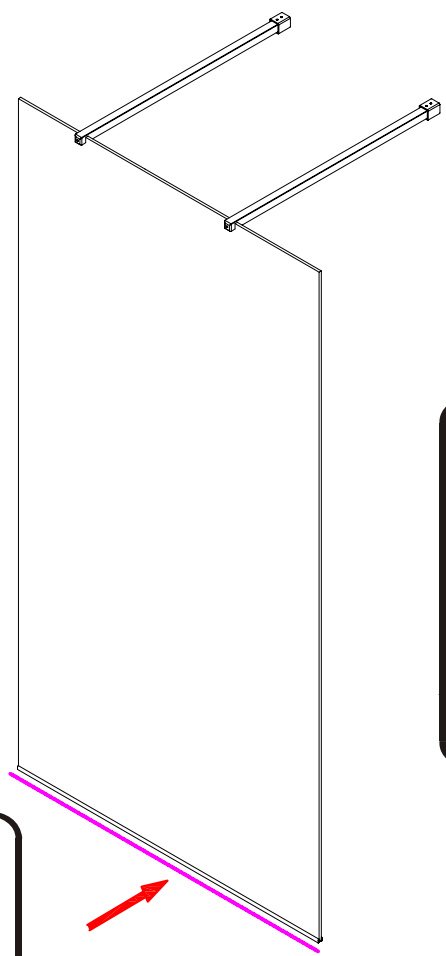

Freedom 1400*2000 Walk In Double entry

Side panel

Installation instructions

■ General Information

Please inspect the product immediately upon receipt for transit damage, missing packs/parts or manufacturing fault. Damage reported later cannot be accepted. Please handle the product with care avoiding knocks and shock loading to all sides and edges of the glass.

Note: Safety glass can not be re-worked.

■ Installation

Please read these instructions carefully before start of installation.

The wall post has up to 20mm of adjustment for out of true wall situations.

Ensure that the shower tray is fitted level and that after assembly of enclosure there is a full and continuous bead of sealant between the top of the shower tray and the title joint.

Special care should be taken when drilling walls to avoid hidden pipes or electrical cables.

Note: This product is heavy and will require two people to install.

Please remove protective film from aluminium profiles before installation.

This product is heavy and will require two people to install.

×2
ST6×30

3

This product is heavy and will require two people to install.