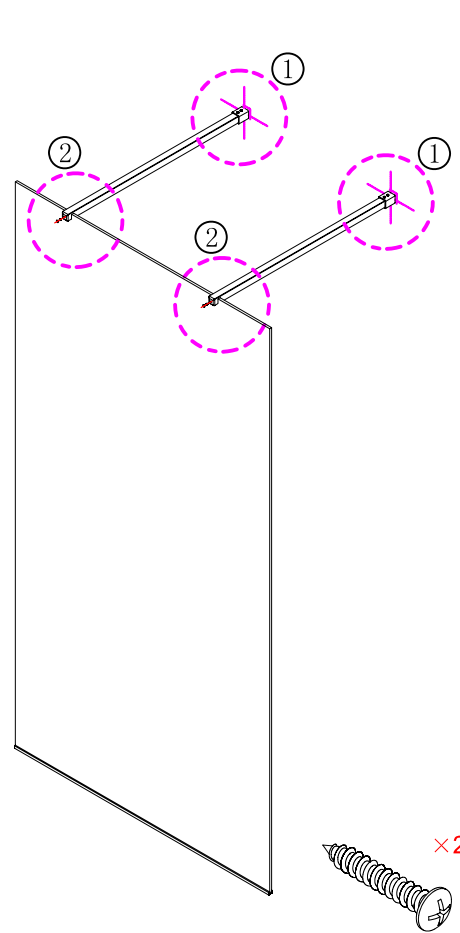

×2
ST6×30

3

This product is heavy and will require two people to install.