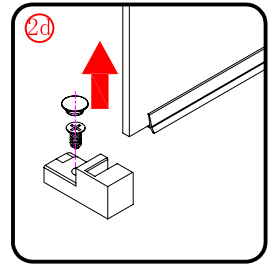

This product is heavy and will require two people to install.