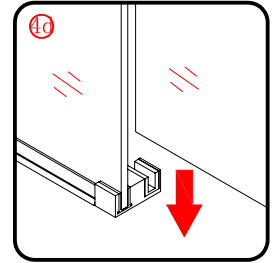

Note: Safety glass can not be re-worked.

■ Installation

Please read these instructions carefully before start of installation.

The wall post has up to 20mm of adjustment for out of true wall situations.

Ensure that the shower tray is fitted level and that after assembly of enclosure there is a full and continuous bead of sealant between the top of the shower tray and the title joint.

This product is heavy and will require two people to install.

3

This product is heavy and will require two people to install.

This product is heavy and will require two people to install.

This product is heavy and will require two people to install.