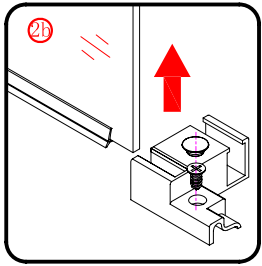

This product is heavy and will require two people to install.