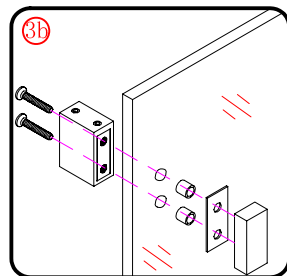

This product is heavy and will require two people to install.