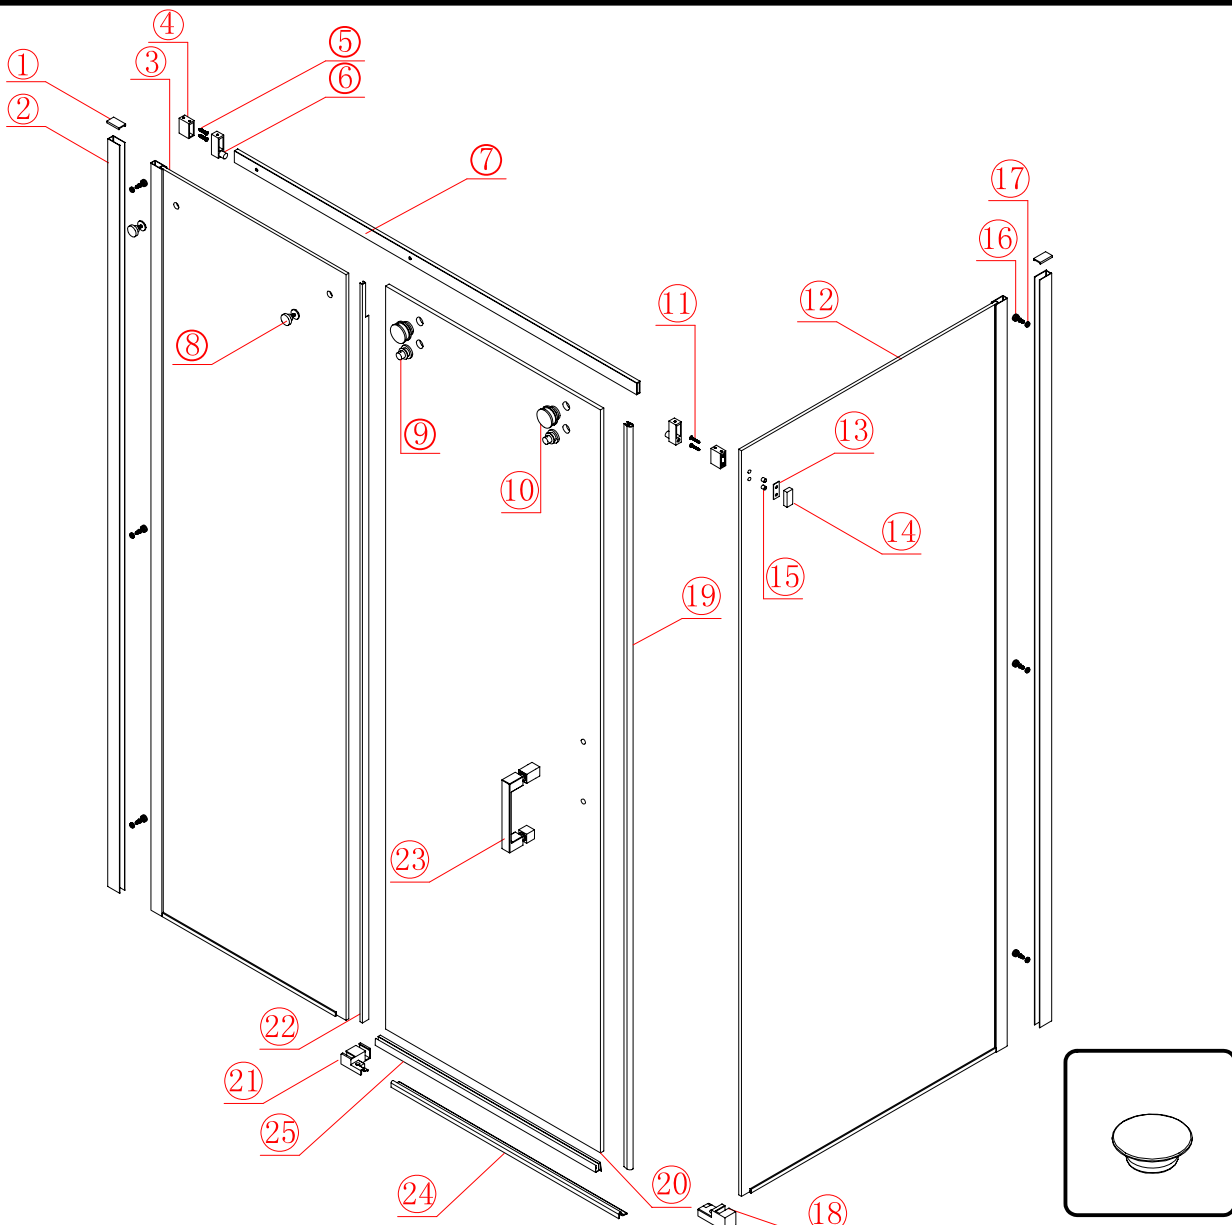

Note: Safety glass can not be re-worked.

■ Installation

Please read these instructions carefully before start of installation.

The wall post has up to 20mm of adjustment for out of true wall situations.

Ensure that the shower tray is fitted level and that after assembly of enclosure there is a full and continuous bead of sealant between the top of the shower tray and the title joint.

① x 2 	② x 2 	③ x 1 	④ x 2 	⑤ x 4 ST5X35 	⑥ x 2 	⑦ x 1
⑧ x 2 	⑨ x 2 	⑩ x 2 	⑪ x 2 	⑫ x 1 	⑬ x 1 	⑭ x 1
⑮ x 2 	⑯ x 6 	⑰ x 6 	⑱ x 2 L&R 	⑲ x 1 	⑳ x 1 	㉑ x 2 L&R
㉒ x 1 	㉓ x 1 	㉔ x 1 	㉕ x 1 	x 6 ST4X15 	x 6 ST5X30 	x 8