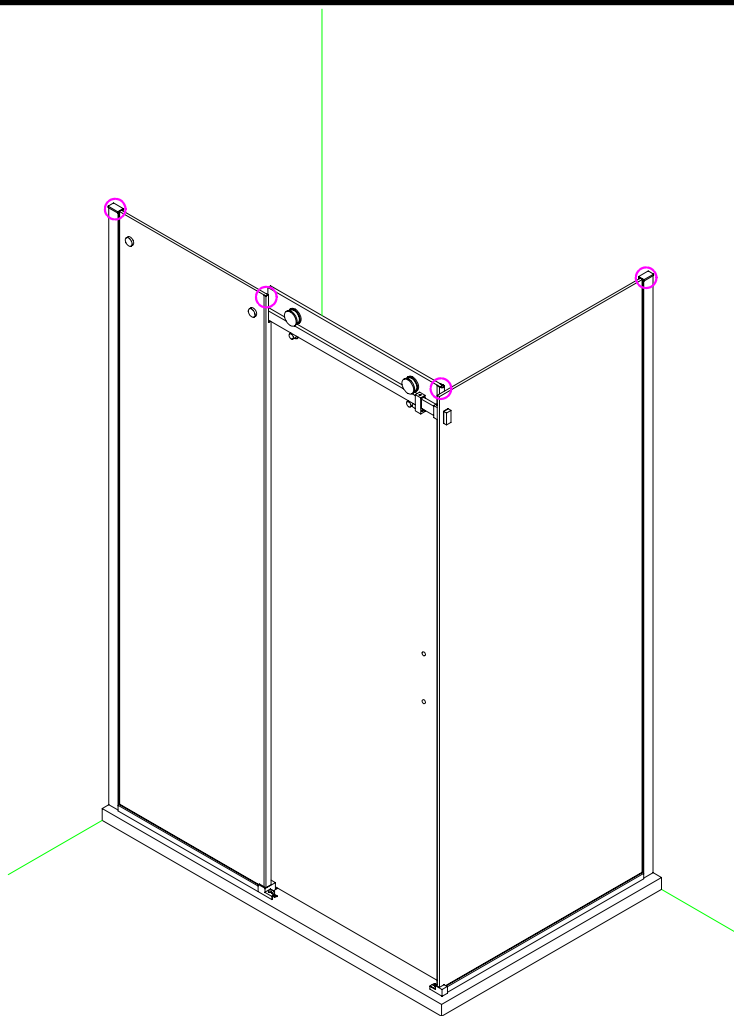

This product is heavy and will require two people to install.