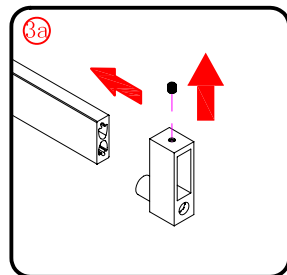

This product is heavy and will require two people to install.