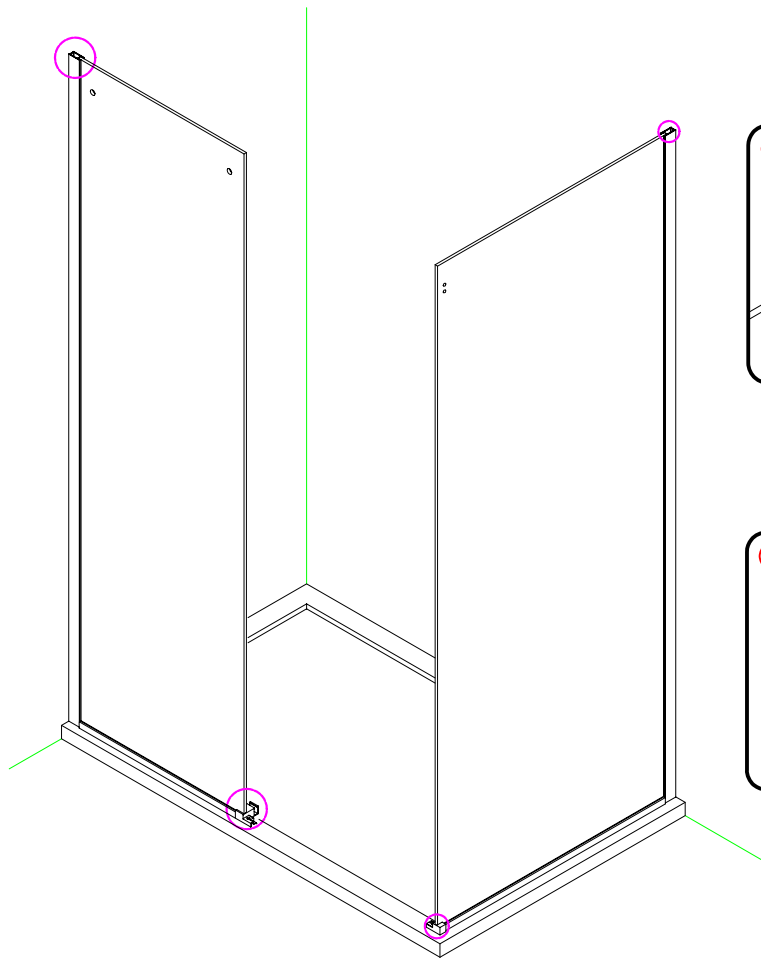

Note: Safety glass can not be re-worked.

■ Installation

Please read these instructions carefully before start of installation.

The wall post has up to 20mm of adjustment for out of true wall situations.

Ensure that the shower tray is fitted level and that after assembly of enclosure there is a full and continuous bead of sealant between the top of the shower tray and the title joint.

① x 2 	② x 2 	③ x 1 	④ x 2 	⑤ x 4 ST5X35 	⑥ x 2 	⑦ x 1
⑧ x 2 	⑨ x 2 	⑩ x 2 	⑪ x 2 	⑫ x 1 	⑬ x 1 	⑭ x 1
⑮ x 2 	⑯ x 6 	⑰ x 6 	⑱ x 2 L&R 	⑲ x 1 	⑳ x 1 	㉑ x 2 L&R
㉒ x 1 	㉓ x 1 	㉔ x 1 	㉕ x 1 	x 6 ST4X15 	x 6 ST5X30 	x 8

This product is heavy and will require two people to install.

3

This product is heavy and will require two people to install.

This product is heavy and will require two people to install.

This product is heavy and will require two people to install.