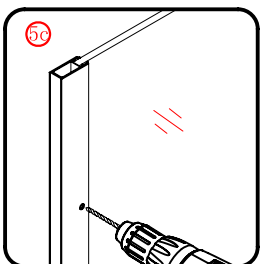

Note: Safety glass can not be re-worked.

■ Installation

Please read these instructions carefully before start of installation.

The wall post has up to 20mm of adjustment for out of true wall situations.

Ensure that the shower tray is fitted level and that after assembly of enclosure there is a full and continuous bead of sealant between the top of the shower tray and the title joint.

This product is heavy and will require two people to install.

3

This product is heavy and will require two people to install.

This product is heavy and will require two people to install.

This product is heavy and will require two people to install.