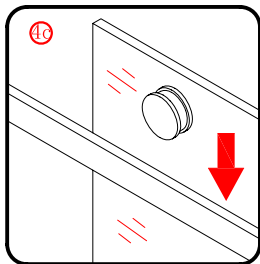

This product is heavy and will require two people to install.