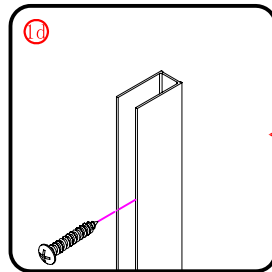

3

This product is heavy and will require two people to install.