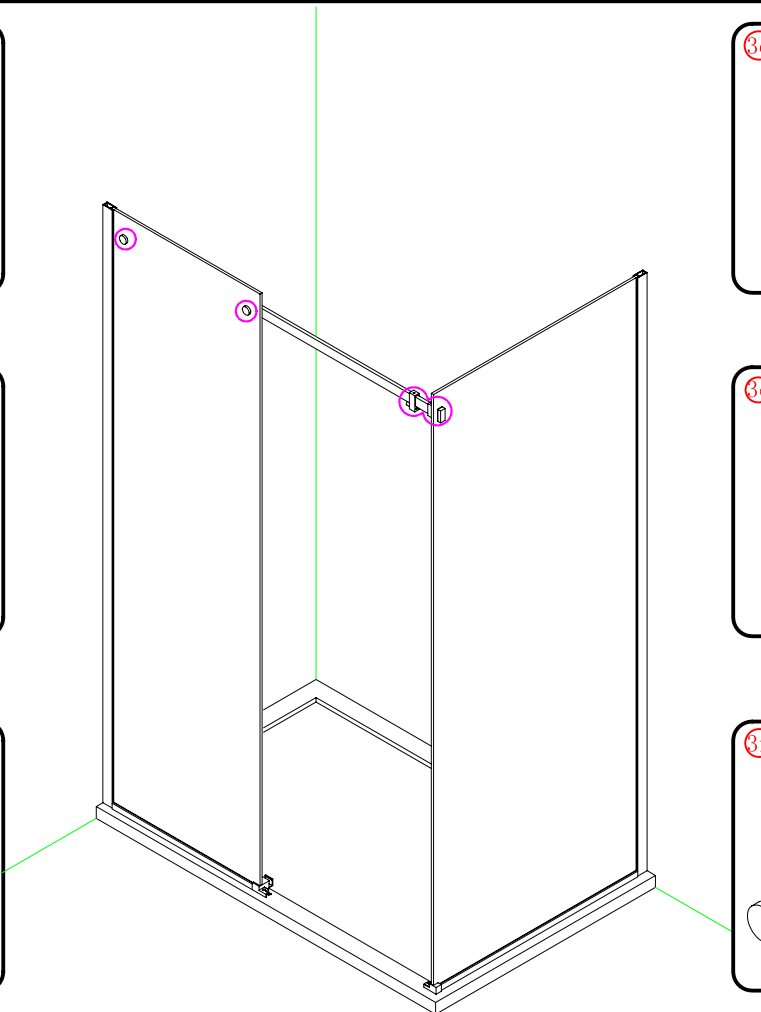

Note: Safety glass can not be re-worked.

■ Installation

Please read these instructions carefully before start of installation.

The wall post has up to 20mm of adjustment for out of true wall situations.

Ensure that the shower tray is fitted level and that after assembly of enclosure there is a full and continuous bead of sealant between the top of the shower tray and the title joint.

① x 2 	② x 2 	③ x 1 	④ x 2 	⑤ x 4 ST5X35 	⑥ x 2 	⑦ x 1
⑧ x 2 	⑨ x 2 	⑩ x 2 	⑪ x 2 	⑫ x 1 	⑬ x 1 	⑭ x 1
⑮ x 2 	⑯ x 6 	⑰ x 6 	⑱ x 2 L&R 	⑲ x 1 	⑳ x 1 	㉑ x 2 L&R
㉒ x 1 	㉓ x 1 	㉔ x 1 	㉕ x 1 	x 6 ST4X15 	x 6 ST5X30 	x 8

This product is heavy and will require two people to install.

3

This product is heavy and will require two people to install.

This product is heavy and will require two people to install.

This product is heavy and will require two people to install.

This product is heavy and will require two people to install.