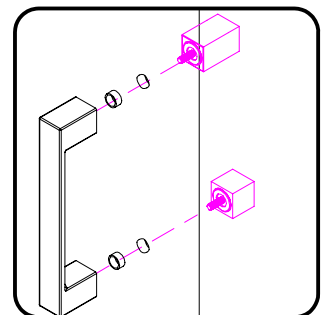

Note: Safety glass can not be re-worked.

■ Installation

Please read these instructions carefully before start of installation.

The wall post has up to 20mm of adjustment for out of true wall situations.

Ensure that the shower tray is fitted level and that after assembly of enclosure there is a full and continuous bead of sealant between the top of the shower tray and the title joint.

① x 2 	② x 2 	③ x 1 	④ x 2 	⑤ x 4 ST5X35 	⑥ x 2 	⑦ x 1
⑧ x 2 	⑨ x 2 	⑩ x 2 	⑪ x 2 	⑫ x 1 	⑬ x 1 	⑭ x 1
⑮ x 2 	⑯ x 6 	⑰ x 6 	⑱ x 2 L&R 	⑲ x 1 	⑳ x 1 	㉑ x 2 L&R
㉒ x 1 	㉓ x 1 	㉔ x 1 	㉕ x 1 	x 6 ST4X15 	x 6 ST5X30 	x 8

This product is heavy and will require two people to install.

3

This product is heavy and will require two people to install.

This product is heavy and will require two people to install.

This product is heavy and will require two people to install.