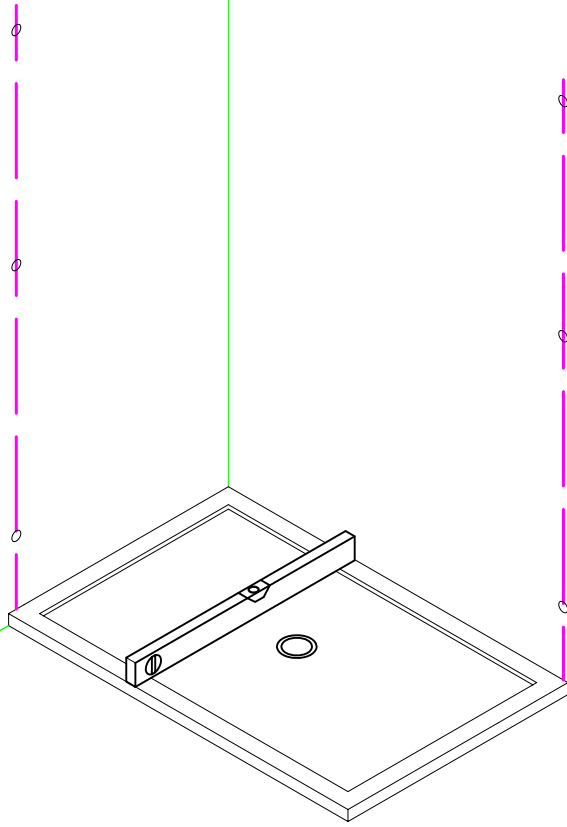

3

This product is heavy and will require two people to install.