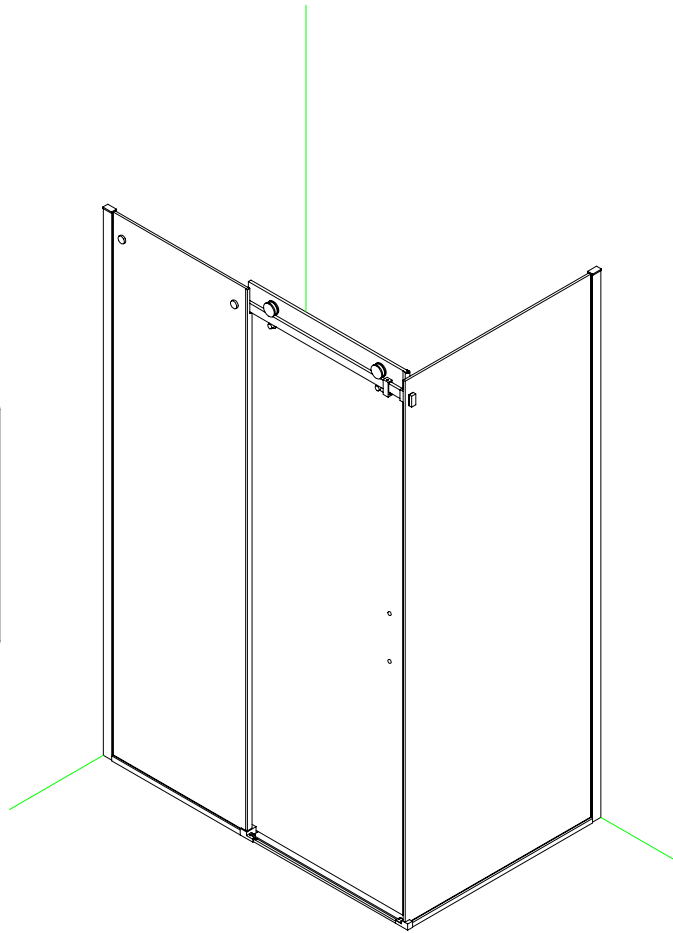

This product is heavy and will require two people to install.