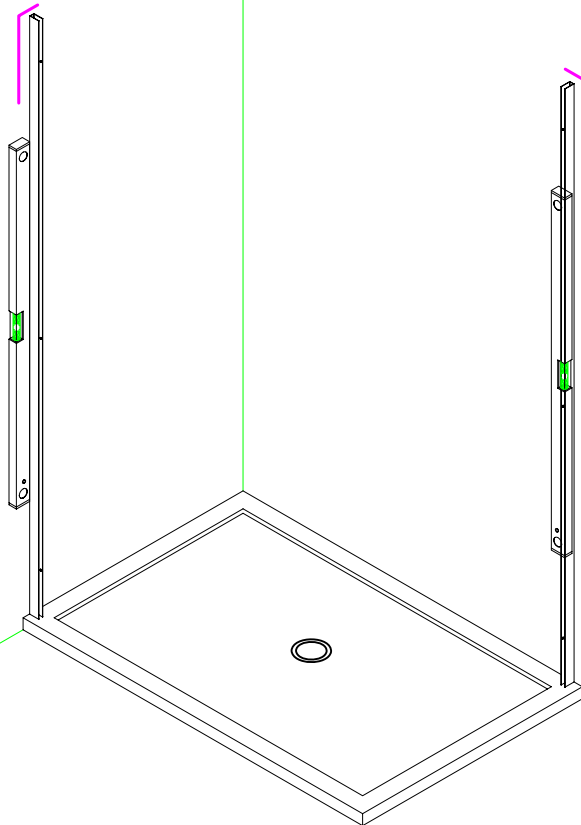

3

This product is heavy and will require two people to install.