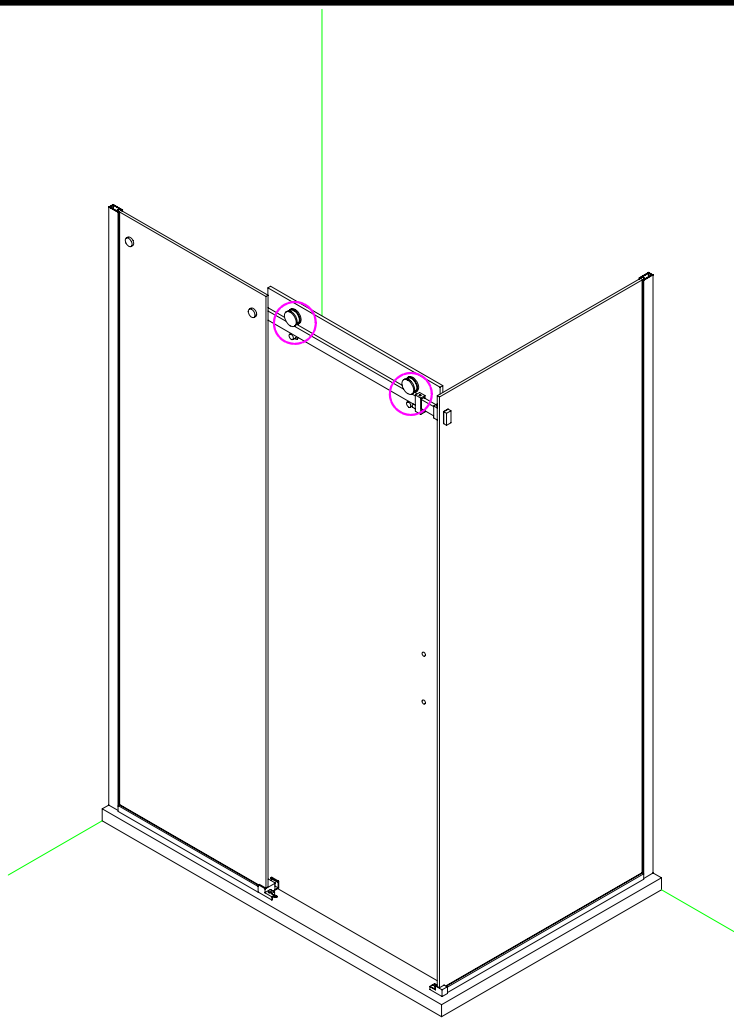

This product is heavy and will require two people to install.