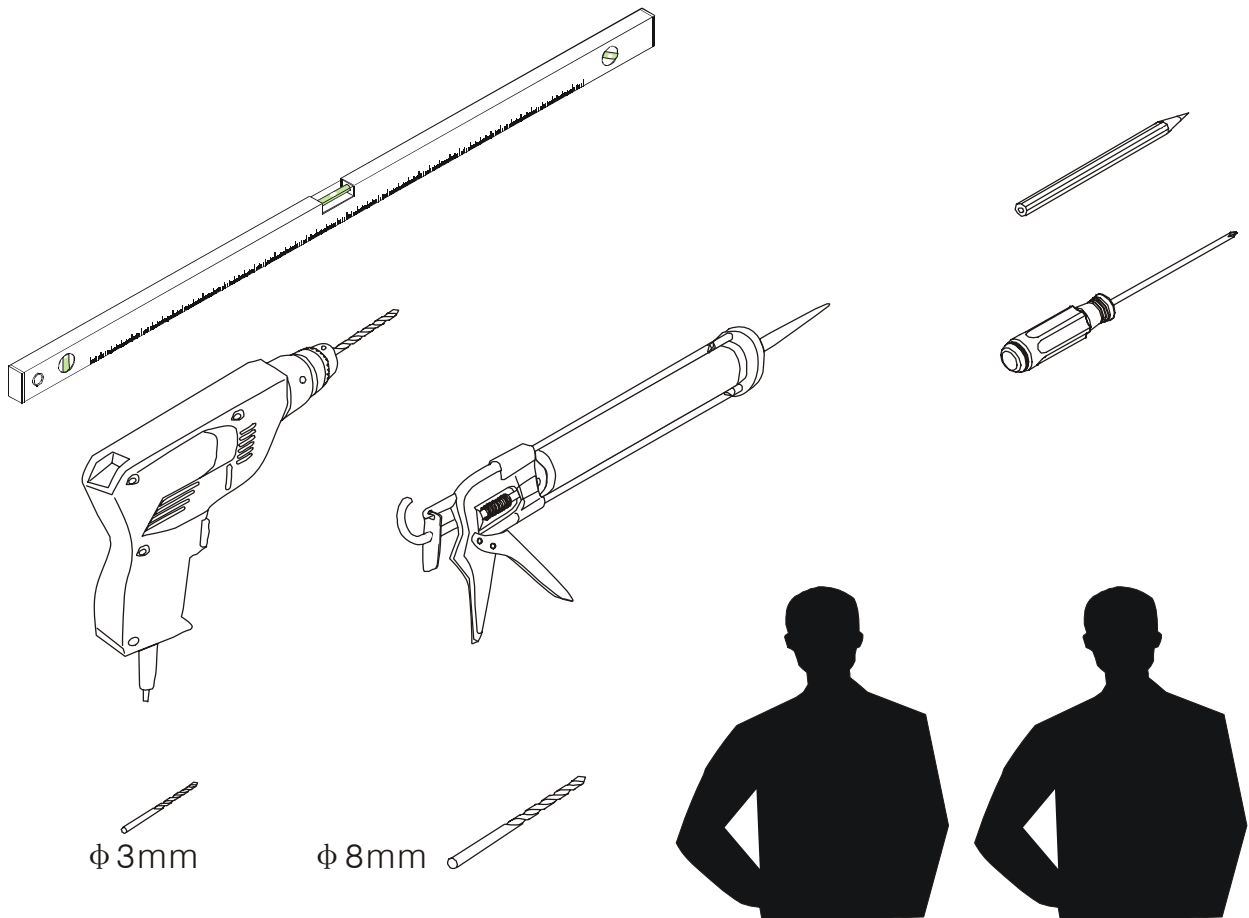

Note: Safety glass can not be re-worked.

■ Installation

Please read these instructions carefully before start of installation.

The wall post has up to 20mm of adjustment for out of true wall situations.

Ensure that the shower tray is fitted level and that after assembly of enclosure there is a full and continuous bead of sealant between the top of the shower tray and the title joint.

Special care should be taken when drilling walls to avoid hidden pipes or electrical cables.

Note: This product is heavy and will require two people to install.

Please remove protective film from aluminium profiles before installation.

■ Shower Tray Installation

The shower tray must be sited against a structural wall.

Water proof walling or tiling should be fitted so that it sits on the top of the tray rim.

■ Aftercare Instructions

After use, your shower should be cleaned with soap and water. This is particularly important in hard water districts where insoluble lime salts may be deposited and allowed to build up. Cleaners of a gritty or abrasive nature should not be used. Care should be taken to avoid contact with strong chemicals such as organic solvents and strippers.

Glass cleaners can be used but with caution, if in doubt contact the supplier of the cleaner in question.

Please keep these instructions for aftercare and customer service details.

Tools required

This product is heavy and will require two people to install.