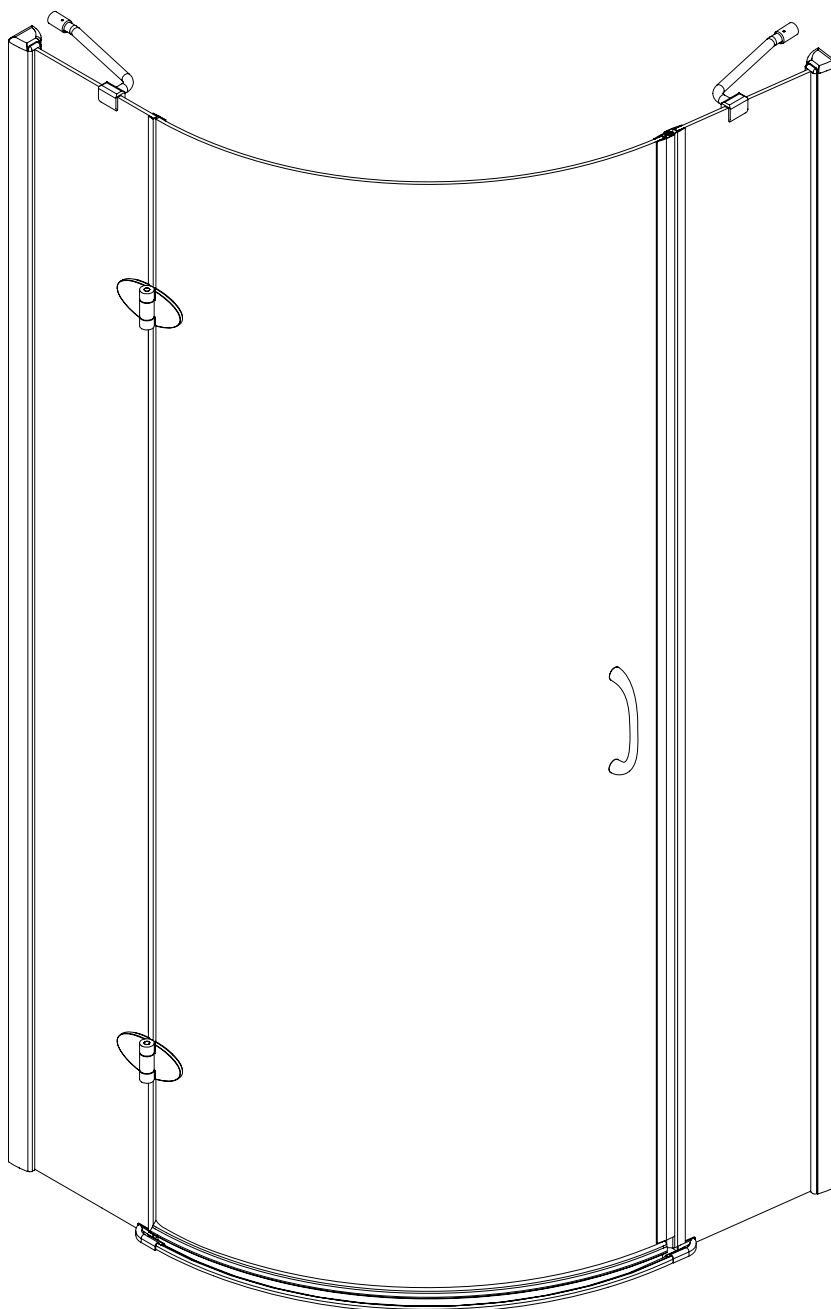

Toorak 900/1000 Round

Hinged door

Installation instructions

■ General Information

Please inspect the product immediately upon receipt for transit damage, missing packs/parts or manufacturing fault. Damage reported later cannot be accepted. Please handle the product with care avoiding knocks and shock loading to all sides and edges of the glass.

Note: Safety glass can not be re-worked.

■ Installation

Please read these instructions carefully before start of installation.

The wall post has up to 20mm of adjustment for out of true wall situations.

Ensure that the shower tray is fitted level and that after assembly of enclosure there is a full and continuous bead of sealant between the top of the shower tray and the title joint.

Special care should be taken when drilling walls to avoid hidden pipes or electrical cables.

Note: This product is heavy and will require two people to install.

Please remove protective film from aluminium profiles before installation.