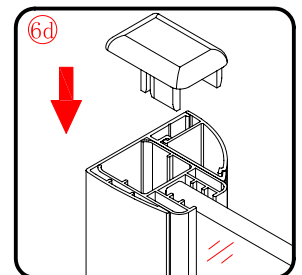

Note: Safety glass can not be re-worked.

■ Installation

Please read these instructions carefully before start of installation.

The wall post has up to 20mm of adjustment for out of true wall situations.

Ensure that the shower tray is fitted level and that after assembly of enclosure there is a full and continuous bead of sealant between the top of the shower tray and the title joint.

This product is heavy and will require two people to install.

Ø8mm

Ø8X30

ST5X30

This product is heavy and will require two people to install.

This product is heavy and will require two people to install.

This product is heavy and will require two people to install.