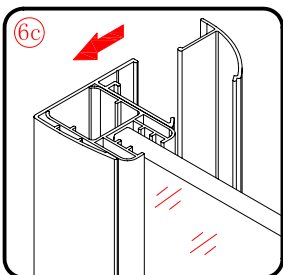

Note: Safety glass can not be re-worked.

■ Installation

Please read these instructions carefully before start of installation.

The wall post has up to 20mm of adjustment for out of true wall situations.

Ensure that the shower tray is fitted level and that after assembly of enclosure there is a full and continuous bead of sealant between the top of the shower tray and the title joint.

This product is heavy and will require two people to install.

Ø8mm

Ø8X30

ST5X30

This product is heavy and will require two people to install.

This product is heavy and will require two people to install.

This product is heavy and will require two people to install.