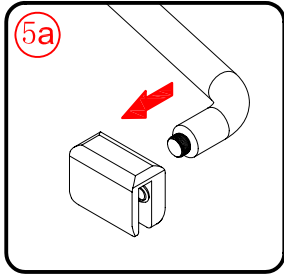

Note: Safety glass can not be re-worked.

■ Installation

Please read these instructions carefully before start of installation.

The wall post has up to 20mm of adjustment for out of true wall situations.

Ensure that the shower tray is fitted level and that after assembly of enclosure there is a full and continuous bead of sealant between the top of the shower tray and the title joint.

This product is heavy and will require two people to install.

Ø8mm

Ø8X30

ST5X30

This product is heavy and will require two people to install.

This product is heavy and will require two people to install.

This product is heavy and will require two people to install.