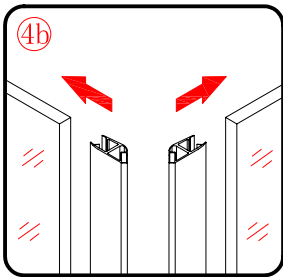

Note: Safety glass can not be re-worked.

■ Installation

Please read these instructions carefully before start of installation.

The wall post has up to 20mm of adjustment for out of true wall situations.

Ensure that the shower tray is fitted level and that after assembly of enclosure there is a full and continuous bead of sealant between the top of the shower tray and the title joint.

This product is heavy and will require two people to install.

Ø8mm

Ø8X30

ST5X30

This product is heavy and will require two people to install.

This product is heavy and will require two people to install.

This product is heavy and will require two people to install.