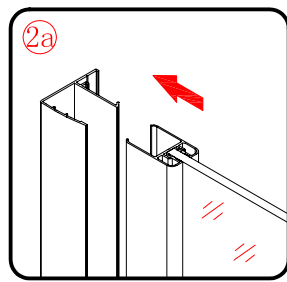

Note: Safety glass can not be re-worked.

■ Installation

Please read these instructions carefully before start of installation.

The wall post has up to 20mm of adjustment for out of true wall situations.

Ensure that the shower tray is fitted level and that after assembly of enclosure there is a full and continuous bead of sealant between the top of the shower tray and the title joint.

This product is heavy and will require two people to install.

Ø8mm

Ø8X30

ST5X30

This product is heavy and will require two people to install.

This product is heavy and will require two people to install.

This product is heavy and will require two people to install.