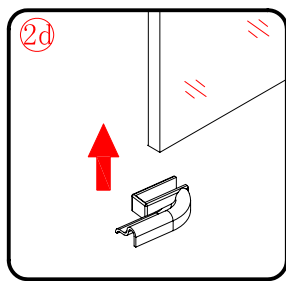

Note: Safety glass can not be re-worked.

■ Installation

Please read these instructions carefully before start of installation.

The wall post has up to 20mm of adjustment for out of true wall situations.

Ensure that the shower tray is fitted level and that after assembly of enclosure there is a full and continuous bead of sealant between the top of the shower tray and the title joint.

This product is heavy and will require two people to install.

Ø8mm

Ø8X30

ST5X30

This product is heavy and will require two people to install.

This product is heavy and will require two people to install.

This product is heavy and will require two people to install.