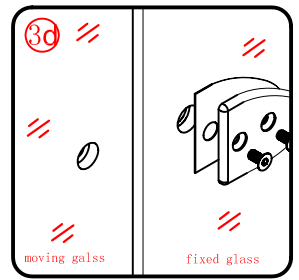

Note: Safety glass can not be re-worked.

■ Installation

Please read these instructions carefully before start of installation.

The wall post has up to 20mm of adjustment for out of true wall situations.

Ensure that the shower tray is fitted level and that after assembly of enclosure there is a full and continuous bead of sealant between the top of the shower tray and the title joint.

Special care should be taken when drilling walls to avoid hidden pipes or electrical cables.

Note: This product is heavy and will require two people to install.

Please remove protective film from aluminium profiles before installation.

This product is heavy and will require two people to install.

Ø8mm

Ø8X30

ST5X30

This product is heavy and will require two people to install.

This product is heavy and will require two people to install.

This product is heavy and will require two people to install.

This product is heavy and will require two people to install.