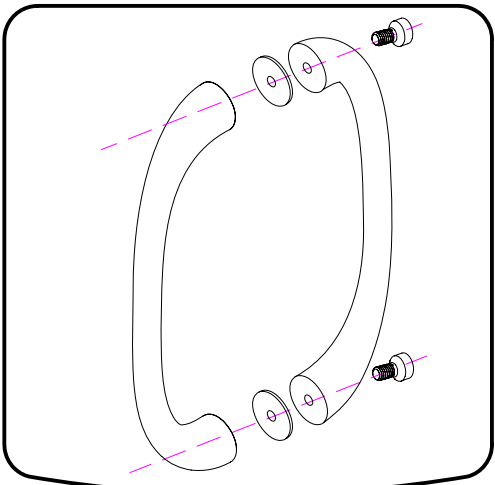

Note: Safety glass can not be re-worked.

■ Installation

Please read these instructions carefully before start of installation.

The wall post has up to 20mm of adjustment for out of true wall situations.

Ensure that the shower tray is fitted level and that after assembly of enclosure there is a full and continuous bead of sealant between the top of the shower tray and the title joint.

This product is heavy and will require two people to install.

Ø8mm

Ø8X30

ST5X30

This product is heavy and will require two people to install.

This product is heavy and will require two people to install.

This product is heavy and will require two people to install.