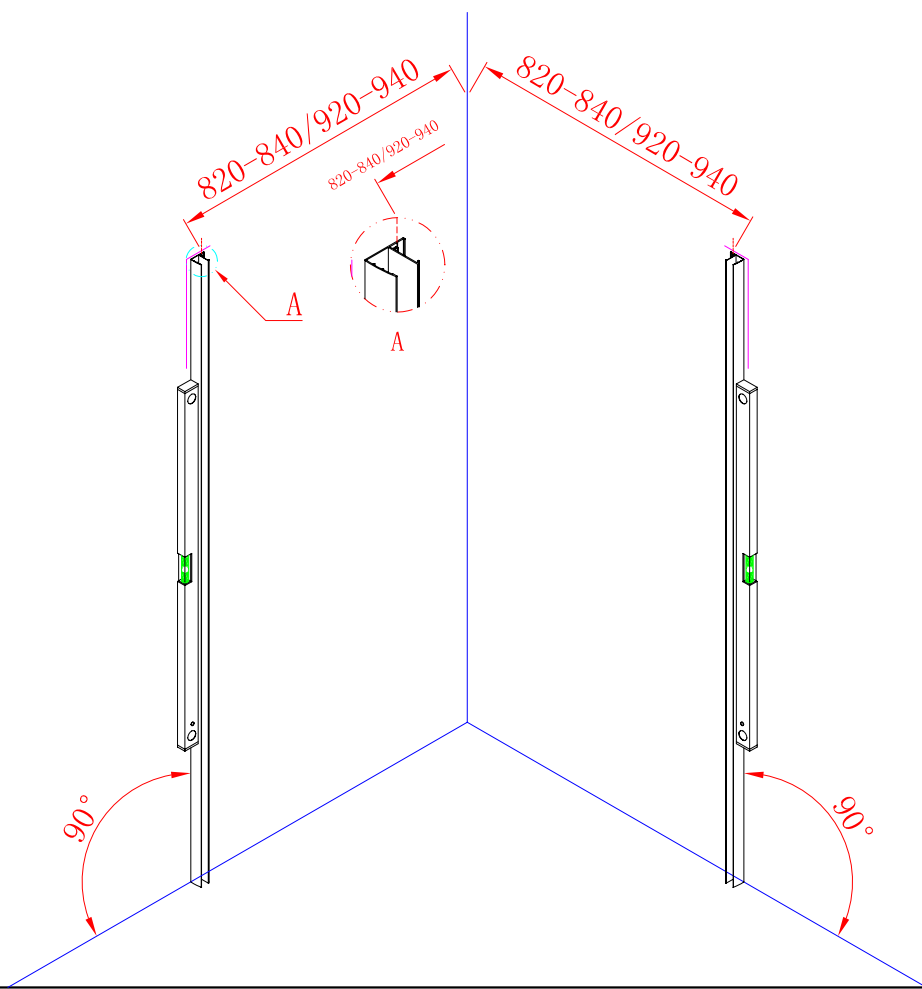

Note: Safety glass can not be re-worked.

■ Installation

Please read these instructions carefully before start of installation.

The wall post has up to 20mm of adjustment for out of true wall situations.

Ensure that the shower tray is fitted level and that after assembly of enclosure there is a full and continuous bead of sealant between the top of the shower tray and the title joint.

Special care should be taken when drilling walls to avoid hidden pipes or electrical cables.

Note: This product is heavy and will require two people to install.

Please remove protective film from aluminium profiles before installation.

This product is heavy and will require two people to install.

Ø8mm

Ø8X30

ST5X30

This product is heavy and will require two people to install.

This product is heavy and will require two people to install.

This product is heavy and will require two people to install.