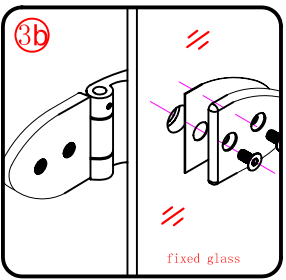

Note: Safety glass can not be re-worked.

■ Installation

Please read these instructions carefully before start of installation.

The wall post has up to 20mm of adjustment for out of true wall situations.

Ensure that the shower tray is fitted level and that after assembly of enclosure there is a full and continuous bead of sealant between the top of the shower tray and the title joint.

Special care should be taken when drilling walls to avoid hidden pipes or electrical cables.

Note: This product is heavy and will require two people to install.

Please remove protective film from aluminium profiles before installation.

This product is heavy and will require two people to install.

Ø8mm

Ø8X30

ST5X30

This product is heavy and will require two people to install.

This product is heavy and will require two people to install.

This product is heavy and will require two people to install.