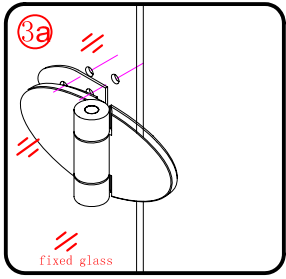

Note: Safety glass can not be re-worked.

■ Installation

Please read these instructions carefully before start of installation.

The wall post has up to 20mm of adjustment for out of true wall situations.

Ensure that the shower tray is fitted level and that after assembly of enclosure there is a full and continuous bead of sealant between the top of the shower tray and the title joint.

This product is heavy and will require two people to install.

Ø8mm

Ø8X30

ST5X30

This product is heavy and will require two people to install.

This product is heavy and will require two people to install.

This product is heavy and will require two people to install.

This product is heavy and will require two people to install.