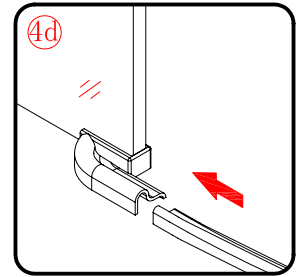

Note: Safety glass can not be re-worked.

■ Installation

Please read these instructions carefully before start of installation.

The wall post has up to 20mm of adjustment for out of true wall situations.

Ensure that the shower tray is fitted level and that after assembly of enclosure there is a full and continuous bead of sealant between the top of the shower tray and the title joint.

This product is heavy and will require two people to install.

Ø8mm

Ø8X30

ST5X30

This product is heavy and will require two people to install.

This product is heavy and will require two people to install.

This product is heavy and will require two people to install.