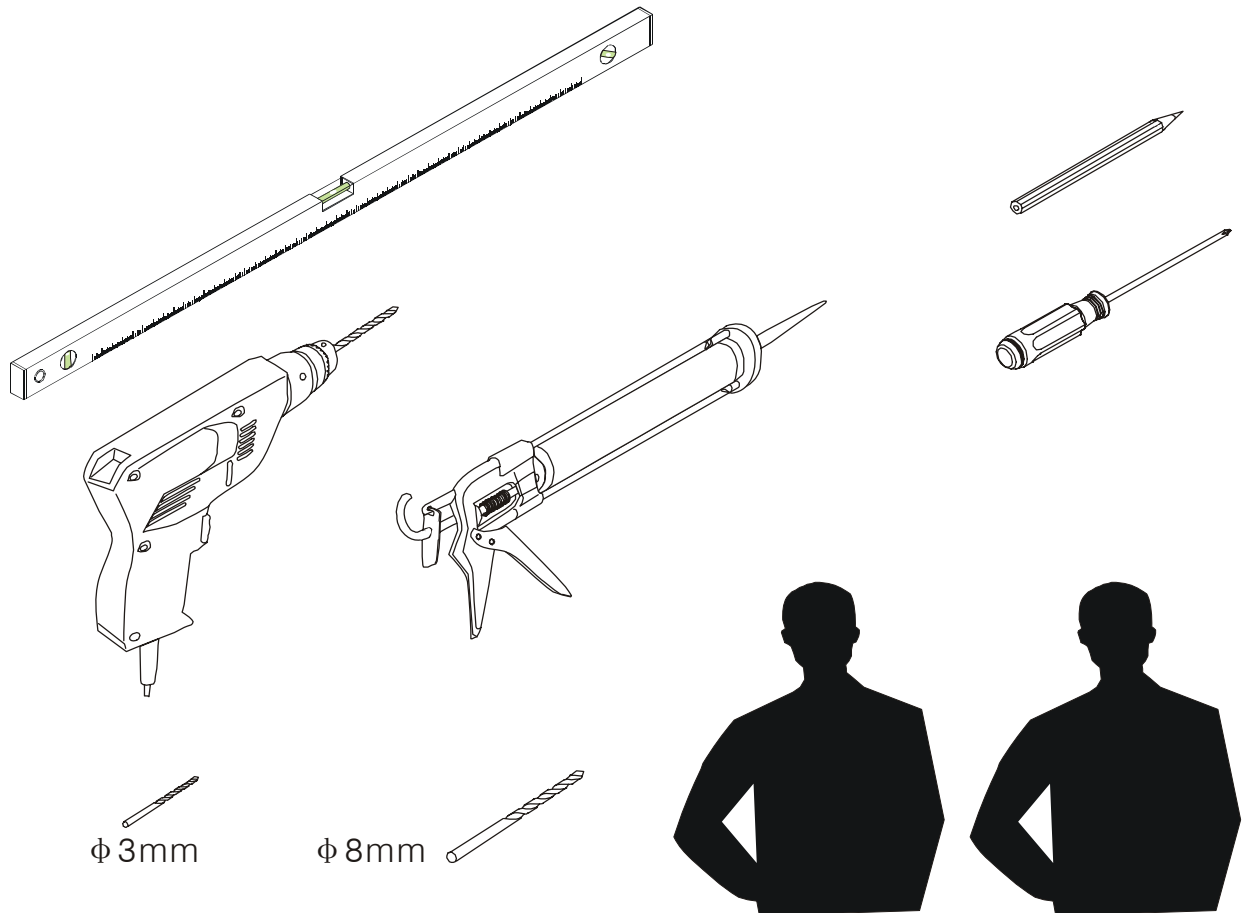

Note: Safety glass can not be re-worked.

■ Installation

Please read these instructions carefully before start of installation.

The wall post has up to 20mm of adjustment for out of true wall situations.

Ensure that the shower tray is fitted level and that after assembly of enclosure there is a full and continuous bead of sealant between the top of the shower tray and the title joint.

Special care should be taken when drilling walls to avoid hidden pipes or electrical cables.

Note: This product is heavy and will require two people to install.

Please remove protective film from aluminium profiles before installation.

■ Shower Tray Installation

The shower tray must be sited against a structural wall.

Water proof walling or tiling should be fitted so that it sits on the top of the tray rim.

■ Aftercare Instructions

After use, your shower should be cleaned with soap and water. This is particularly important in hard water districts where insoluble lime salts may be deposited and allowed to build up. Cleaners of a gritty or abrasive nature should not be used. Care should be taken to avoid contact with strong chemicals such as organic solvents and strippers.

Glass cleaners can be used but with caution, if in doubt contact the supplier of the cleaner in question.

Please keep these instructions for aftercare and customer service details.

Tools required

This product is heavy and will require two people to install.