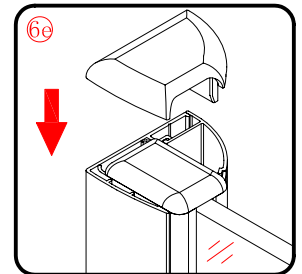

Note: Safety glass can not be re-worked.

■ Installation

Please read these instructions carefully before start of installation.

The wall post has up to 20mm of adjustment for out of true wall situations.

Ensure that the shower tray is fitted level and that after assembly of enclosure there is a full and continuous bead of sealant between the top of the shower tray and the title joint.

This product is heavy and will require two people to install.

Ø8mm

Ø8X30

ST5X30

This product is heavy and will require two people to install.

This product is heavy and will require two people to install.

This product is heavy and will require two people to install.