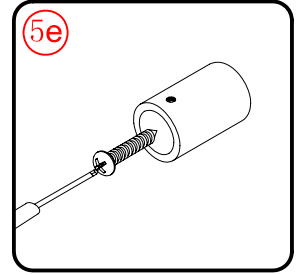

Note: Safety glass can not be re-worked.

■ Installation

Please read these instructions carefully before start of installation.

The wall post has up to 20mm of adjustment for out of true wall situations.

Ensure that the shower tray is fitted level and that after assembly of enclosure there is a full and continuous bead of sealant between the top of the shower tray and the title joint.

This product is heavy and will require two people to install.

Ø8mm

Ø8X30

ST5X30

This product is heavy and will require two people to install.

This product is heavy and will require two people to install.

This product is heavy and will require two people to install.