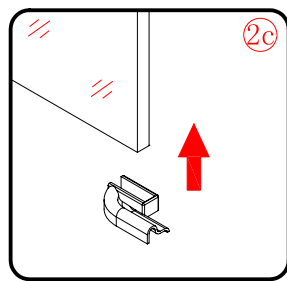

Note: Safety glass can not be re-worked.

■ Installation

Please read these instructions carefully before start of installation.

The wall post has up to 20mm of adjustment for out of true wall situations.

Ensure that the shower tray is fitted level and that after assembly of enclosure there is a full and continuous bead of sealant between the top of the shower tray and the title joint.

This product is heavy and will require two people to install.

Ø8mm

Ø8X30

ST5X30

This product is heavy and will require two people to install.

This product is heavy and will require two people to install.

This product is heavy and will require two people to install.