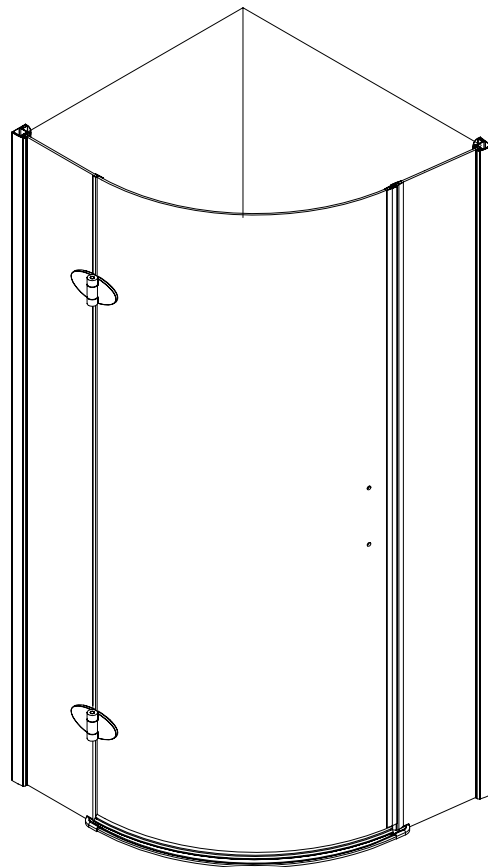

Note: Safety glass can not be re-worked.

■ Installation

Please read these instructions carefully before start of installation.

The wall post has up to 20mm of adjustment for out of true wall situations.

Ensure that the shower tray is fitted level and that after assembly of enclosure there is a full and continuous bead of sealant between the top of the shower tray and the title joint.

This product is heavy and will require two people to install.

Ø8mm

Ø8X30

ST5X30

This product is heavy and will require two people to install.

This product is heavy and will require two people to install.

This product is heavy and will require two people to install.