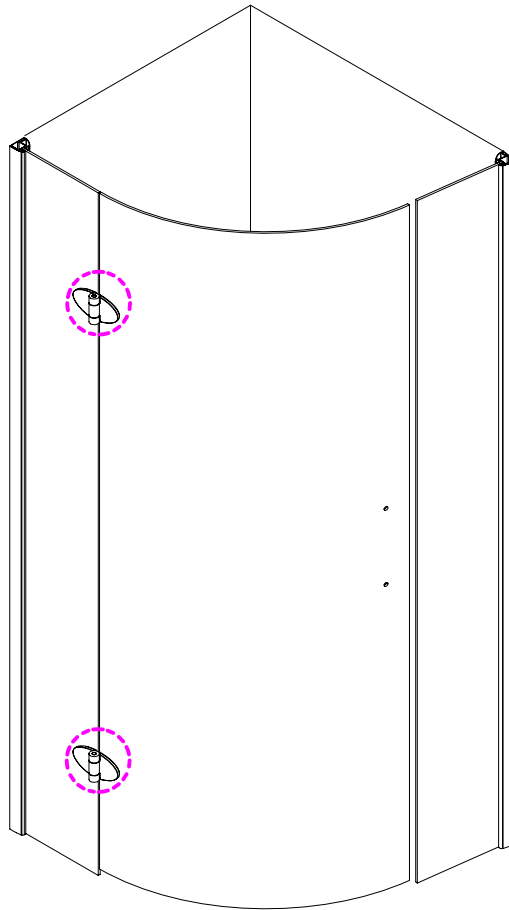

Note: Safety glass can not be re-worked.

■ Installation

Please read these instructions carefully before start of installation.

The wall post has up to 20mm of adjustment for out of true wall situations.

Ensure that the shower tray is fitted level and that after assembly of enclosure there is a full and continuous bead of sealant between the top of the shower tray and the title joint.

This product is heavy and will require two people to install.

Ø8mm

Ø8X30

ST5X30

This product is heavy and will require two people to install.

This product is heavy and will require two people to install.

This product is heavy and will require two people to install.