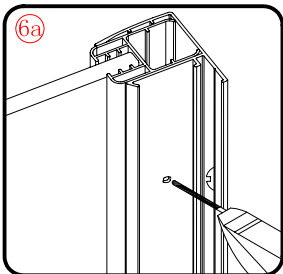

Note: Safety glass can not be re-worked.

■ Installation

Please read these instructions carefully before start of installation.

The wall post has up to 20mm of adjustment for out of true wall situations.

Ensure that the shower tray is fitted level and that after assembly of enclosure there is a full and continuous bead of sealant between the top of the shower tray and the title joint.

This product is heavy and will require two people to install.

Ø8mm

Ø8X30

ST5X30

This product is heavy and will require two people to install.

This product is heavy and will require two people to install.

This product is heavy and will require two people to install.