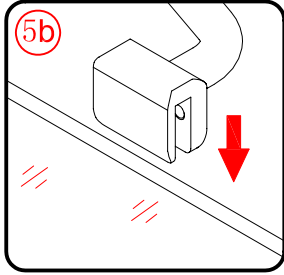

Note: Safety glass can not be re-worked.

■ Installation

Please read these instructions carefully before start of installation.

The wall post has up to 20mm of adjustment for out of true wall situations.

Ensure that the shower tray is fitted level and that after assembly of enclosure there is a full and continuous bead of sealant between the top of the shower tray and the title joint.

This product is heavy and will require two people to install.

Ø8mm

Ø8X30

ST5X30

This product is heavy and will require two people to install.

This product is heavy and will require two people to install.

This product is heavy and will require two people to install.