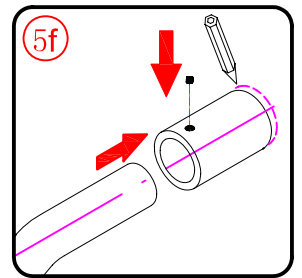

Note: Safety glass can not be re-worked.

■ Installation

Please read these instructions carefully before start of installation.

The wall post has up to 20mm of adjustment for out of true wall situations.

Ensure that the shower tray is fitted level and that after assembly of enclosure there is a full and continuous bead of sealant between the top of the shower tray and the title joint.

This product is heavy and will require two people to install.

Ø8mm

Ø8X30

ST5X30

This product is heavy and will require two people to install.

This product is heavy and will require two people to install.

This product is heavy and will require two people to install.