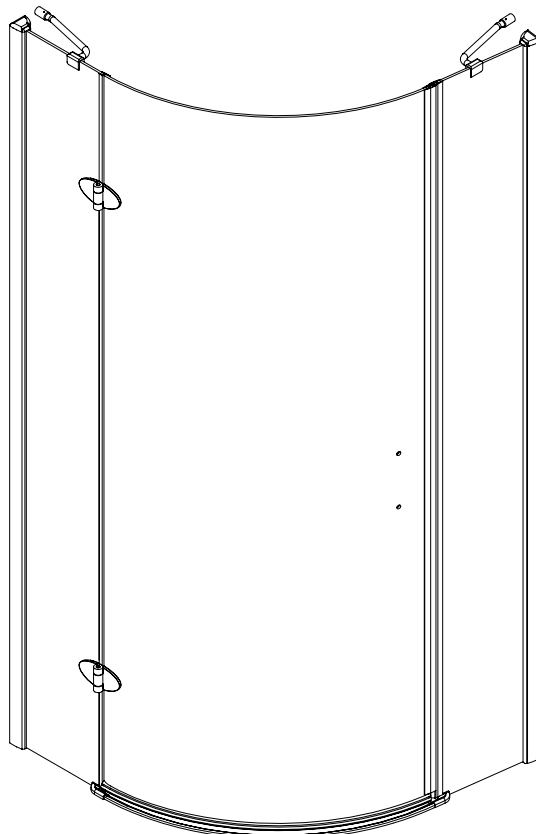

Note: Safety glass can not be re-worked.

■ Installation

Please read these instructions carefully before start of installation.

The wall post has up to 20mm of adjustment for out of true wall situations.

Ensure that the shower tray is fitted level and that after assembly of enclosure there is a full and continuous bead of sealant between the top of the shower tray and the title joint.

Special care should be taken when drilling walls to avoid hidden pipes or electrical cables.

Note: This product is heavy and will require two people to install.

Please remove protective film from aluminium profiles before installation.

This product is heavy and will require two people to install.

Ø8mm

Ø8X30

ST5X30

This product is heavy and will require two people to install.

This product is heavy and will require two people to install.

This product is heavy and will require two people to install.