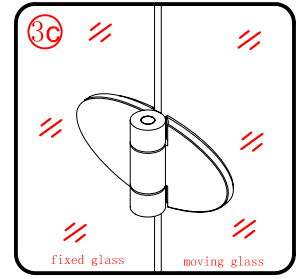

Note: Safety glass can not be re-worked.

■ Installation

Please read these instructions carefully before start of installation.

The wall post has up to 20mm of adjustment for out of true wall situations.

Ensure that the shower tray is fitted level and that after assembly of enclosure there is a full and continuous bead of sealant between the top of the shower tray and the title joint.

This product is heavy and will require two people to install.

Ø8mm

Ø8X30

ST5X30

This product is heavy and will require two people to install.

This product is heavy and will require two people to install.

This product is heavy and will require two people to install.

This product is heavy and will require two people to install.