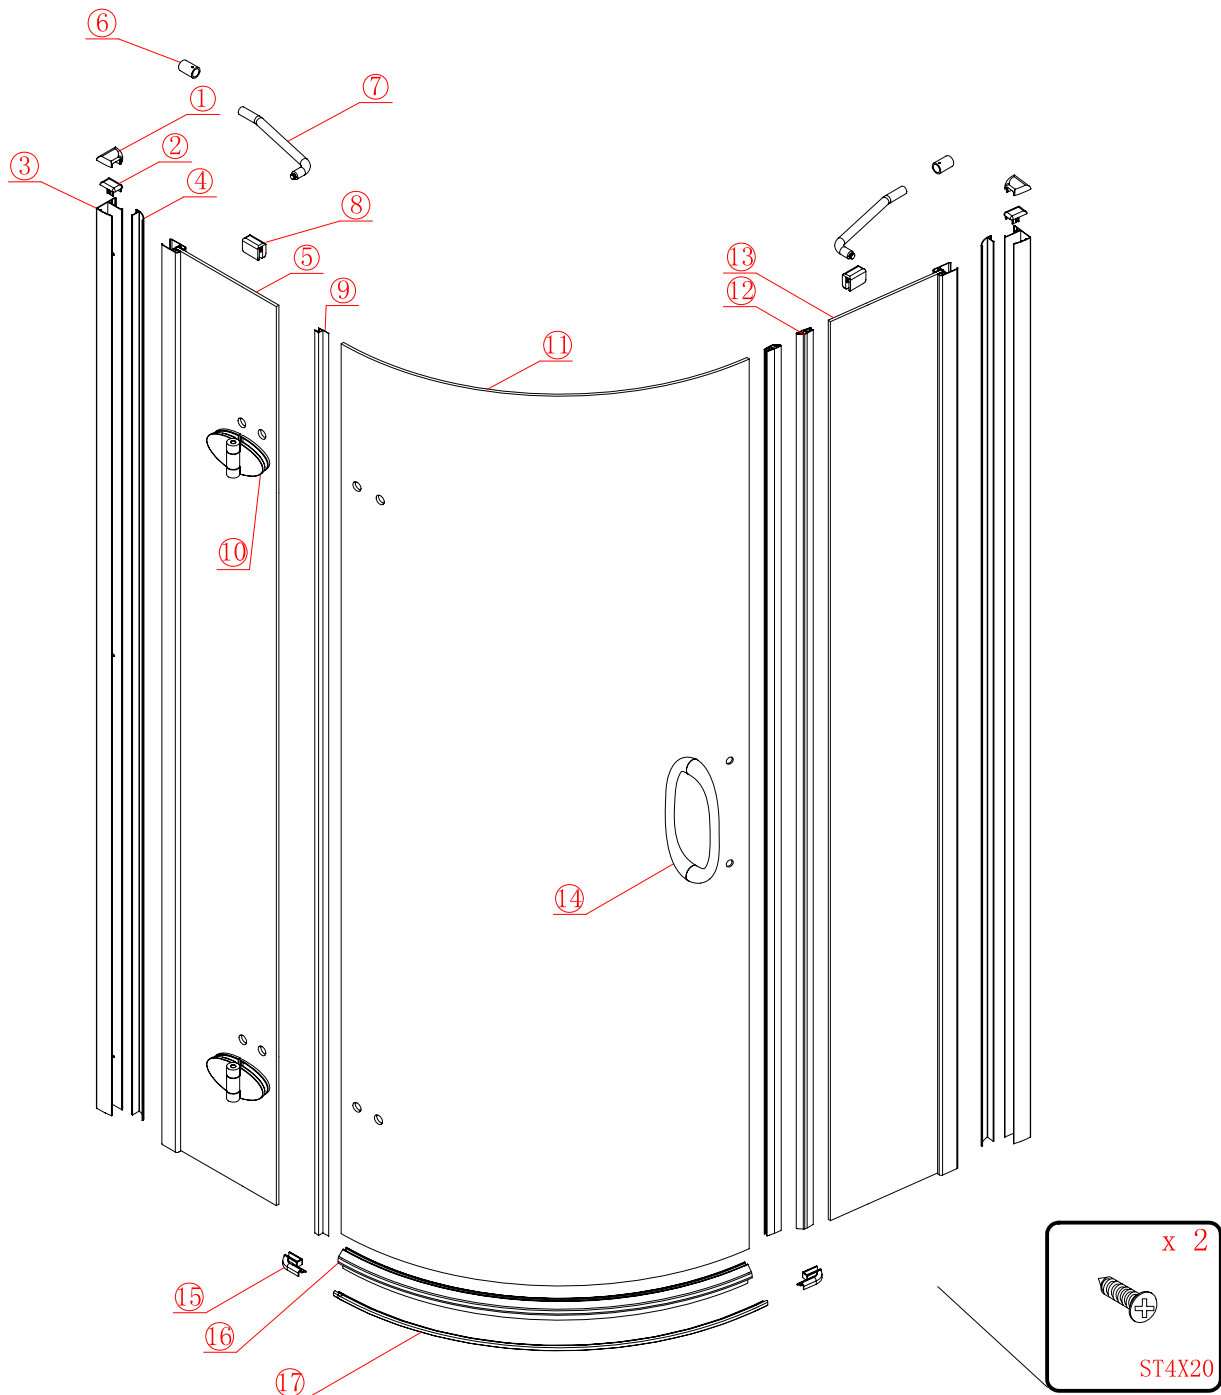

Note: Safety glass can not be re-worked.

■ Installation

Please read these instructions carefully before start of installation.

The wall post has up to 20mm of adjustment for out of true wall situations.

Ensure that the shower tray is fitted level and that after assembly of enclosure there is a full and continuous bead of sealant between the top of the shower tray and the title joint.

■ Shower Tray Installation

The shower tray must be sited against a structural wall.

Water proof walling or tiling should be fitted so that it sits on the top of the tray rim.

■ Aftercare Instructions

After use, your shower should be cleaned with soap and water. This is particularly important in hard water districts where insoluble lime salts may be deposited and allowed to build up. Cleaners of a gritty or abrasive nature should not be used. Care should be taken to avoid contact with strong chemicals such as organic solvents and strippers.

This product is heavy and will require two people to install.

Ø8mm

Ø8X30

ST5X30

This product is heavy and will require two people to install.

This product is heavy and will require two people to install.

This product is heavy and will require two people to install.