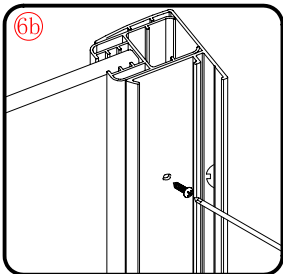

Note: Safety glass can not be re-worked.

■ Installation

Please read these instructions carefully before start of installation.

The wall post has up to 20mm of adjustment for out of true wall situations.

Ensure that the shower tray is fitted level and that after assembly of enclosure there is a full and continuous bead of sealant between the top of the shower tray and the title joint.

This product is heavy and will require two people to install.

Ø8mm

Ø8X30

ST5X30

This product is heavy and will require two people to install.

This product is heavy and will require two people to install.

This product is heavy and will require two people to install.