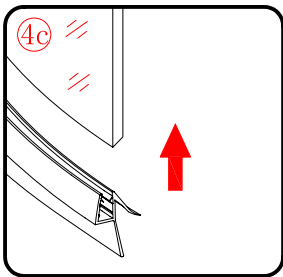

Note: Safety glass can not be re-worked.

■ Installation

Please read these instructions carefully before start of installation.

The wall post has up to 20mm of adjustment for out of true wall situations.

Ensure that the shower tray is fitted level and that after assembly of enclosure there is a full and continuous bead of sealant between the top of the shower tray and the title joint.

This product is heavy and will require two people to install.

Ø8mm

Ø8X30

ST5X30

This product is heavy and will require two people to install.

This product is heavy and will require two people to install.

This product is heavy and will require two people to install.