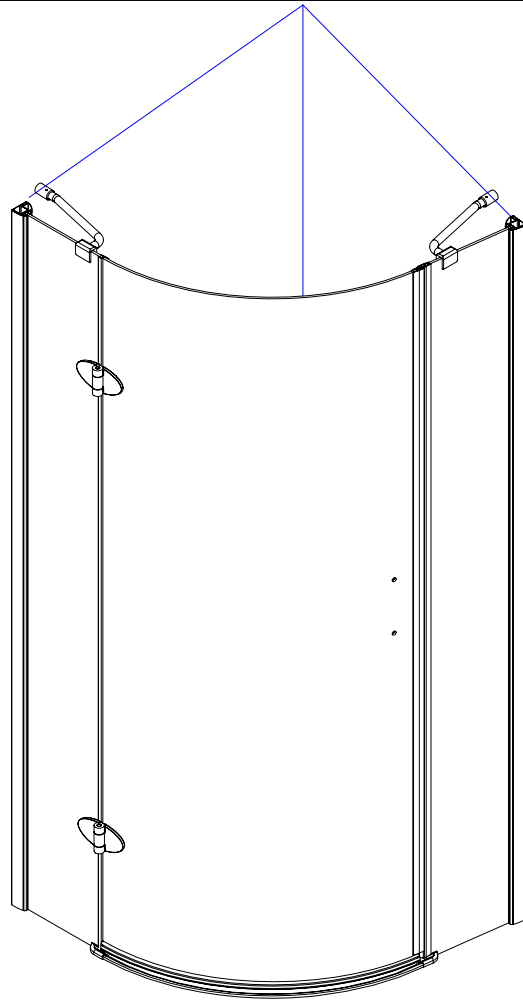

Note: Safety glass can not be re-worked.

■ Installation

Please read these instructions carefully before start of installation.

The wall post has up to 20mm of adjustment for out of true wall situations.

Ensure that the shower tray is fitted level and that after assembly of enclosure there is a full and continuous bead of sealant between the top of the shower tray and the title joint.

This product is heavy and will require two people to install.

Ø8mm

Ø8X30

ST5X30

This product is heavy and will require two people to install.

This product is heavy and will require two people to install.

This product is heavy and will require two people to install.