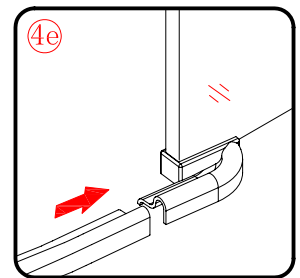

Note: Safety glass can not be re-worked.

■ Installation

Please read these instructions carefully before start of installation.

The wall post has up to 20mm of adjustment for out of true wall situations.

Ensure that the shower tray is fitted level and that after assembly of enclosure there is a full and continuous bead of sealant between the top of the shower tray and the title joint.

This product is heavy and will require two people to install.

Ø8mm

Ø8X30

ST5X30

This product is heavy and will require two people to install.

This product is heavy and will require two people to install.

This product is heavy and will require two people to install.