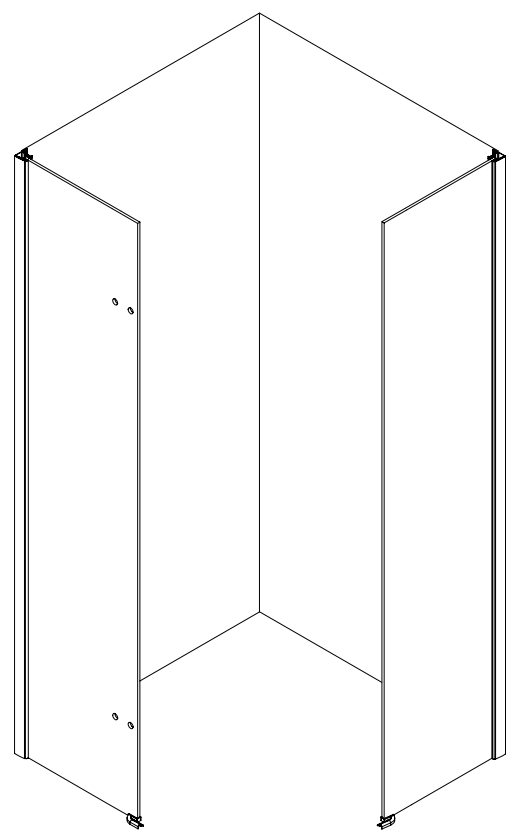

Note: Safety glass can not be re-worked.

■ Installation

Please read these instructions carefully before start of installation.

The wall post has up to 20mm of adjustment for out of true wall situations.

Ensure that the shower tray is fitted level and that after assembly of enclosure there is a full and continuous bead of sealant between the top of the shower tray and the title joint.

This product is heavy and will require two people to install.

Ø8mm

Ø8X30

ST5X30

This product is heavy and will require two people to install.

This product is heavy and will require two people to install.

This product is heavy and will require two people to install.